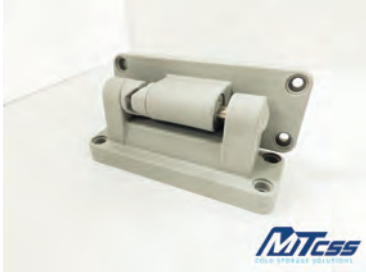

In a world full of options, we always deliver the best solution

MTH Hinged Door & Frame After Care

If you've recently ordered hinged doors from MTCSS - we want to ensure your doors stand the test of the time and remain fully functional 24/7 365. MTCSS offer a **12 month warranty** on parts only for our door solutions & in the case of any accidental damage to your doors we can offer spares & parts.

Frequently replaced hinged door parts on the MTCSS Shop...

REVERSIBLE HINGE 121mm

[View Part](#)

REVERSIBLE HINGE 92mm

[View Part](#)

REVERSIBLE HINGE 68mm

[View Part](#)

HANDLE STRIKE

[View Part](#)

L PERIMETER DOOR SEAL

[View Part](#)

S PERIMETER GASKET (68mm)

[View Part](#)

LARGE BOTTOM GASKET

[View Part](#)

SMALL BOTTOM GASKET