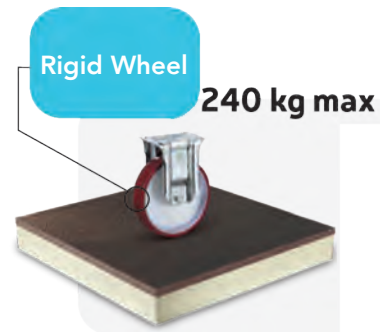

P 240 F

Stratified molded phenol integrated into polyurethane foam. Maximum load 240kg per rigid wheel