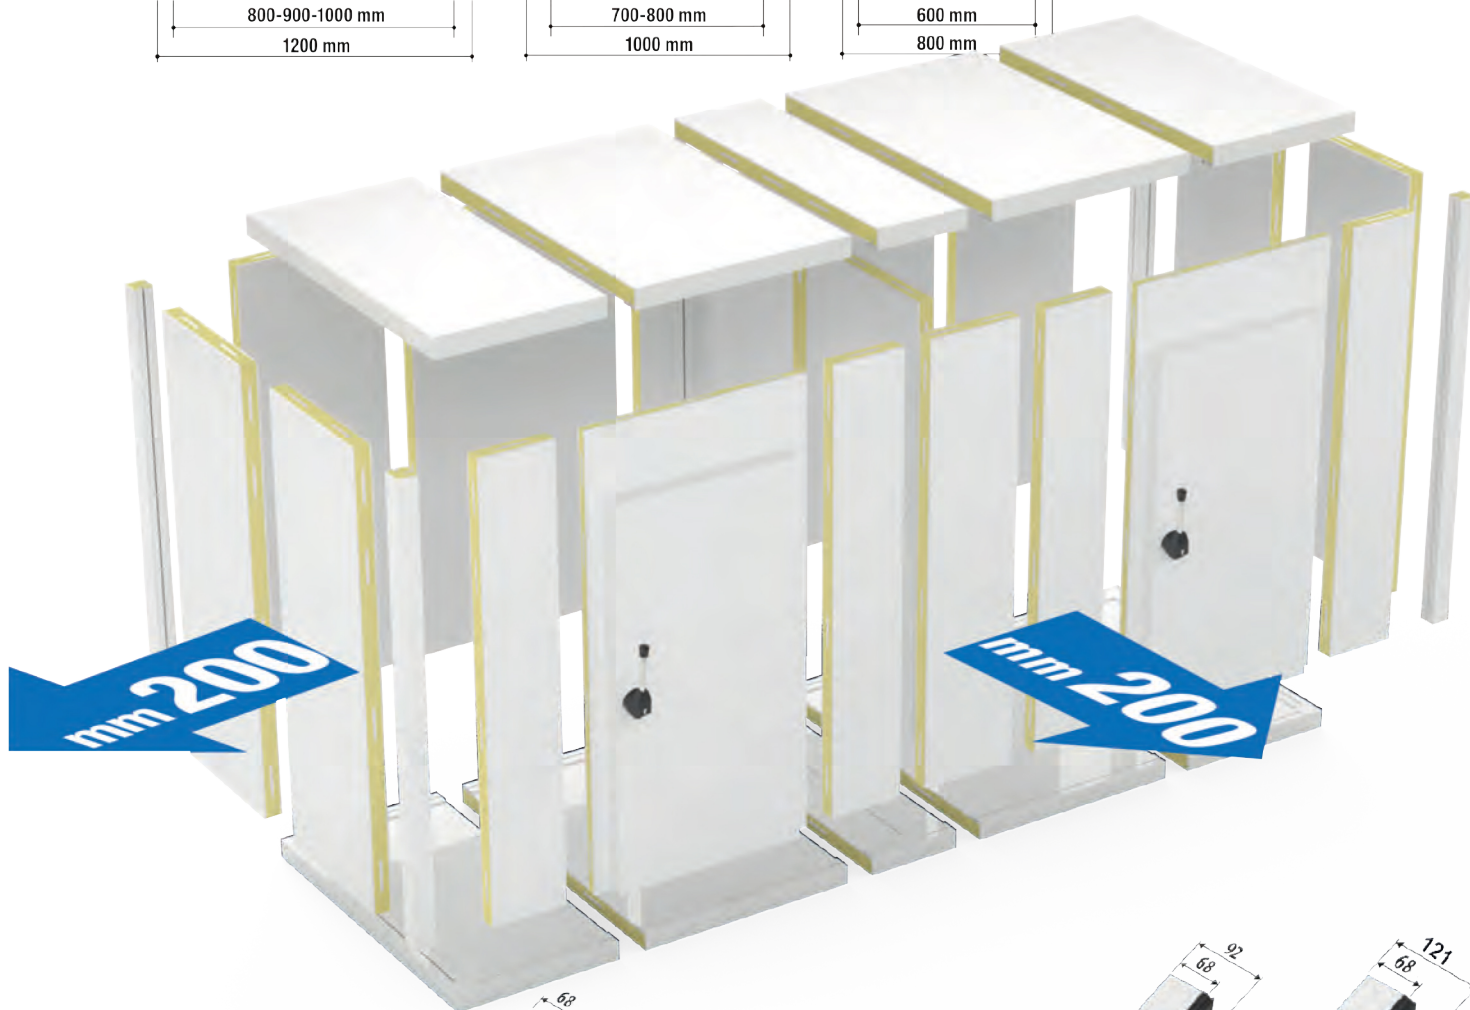

**REFRIGERATION
SYSTEMS**
PAGE 11

MODULAR COLD ROOMS • FEATURES

PANELS

Sandwich panels consisting of rigid polyurethane foam (PUR) inside 2 metal sheets. Prepainted galvanised steel sheet with 30 microns of paint, with colour RAL 9010, non toxic with temporary protective film.

STAINLESS STEEL SHEET

AISI 304 stainless sheet steel, finished with Scotch Brite treatment with protective film

OPTIONS

7 Heights

Thresholds

3 Thicknesses

Connection with dual effect cam locks

DOORS

**Standard
Rotation Handle**

*for cold rooms
H = 2000mm

Monolithic Door

**Half-Recessed
Monolithic Door**

MODULAR COLD ROOMS • FEATURES

MODULARITY

FLOOR

Cold Rooms without Floors

80 mm

Single thickness
for NT and LT

Connection with
dual effect camlocks

MODULAR CASES • FEATURES

Modular sectional cases and cabinets, high insulation performance, suitable for both positive and negative temperatures.