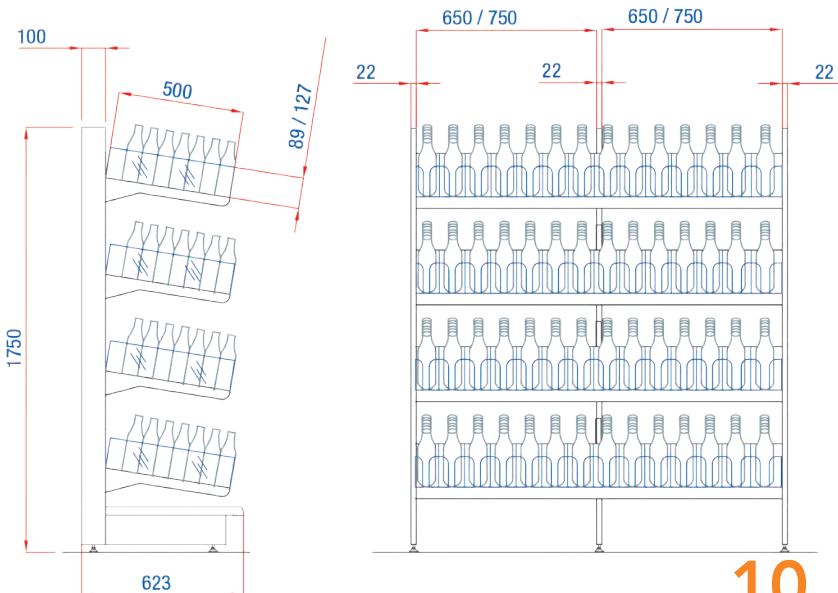

DOORS

610mm x 1700mm net opening

HALF DOORS

610mm x 800mm net opening

For an easy insertion on special runners of wire shelves
60cm x 80cm or pastry trays 60cm x 40cm

Floors and ceilings
with rounded
integrated radius

MODULAR CASES • OPTIONS

60 x 80 cm

Removable internal grills

In galvanised chrome-plated steel placed at 35mm height steps

Solid and glass doors

Glass doors available for positive temperatures only

Solid half doors and glazed half doors

HYGIENIC WIRE SHELVING
Corrosion resistant with
antibacterial protection
Fully adjustable, open wire design

DRINK RACK
Drink shelving system

CURTAIN SYSTEMS

PVC STRIP CURTAINS

INSULATED CURTAINS

Energy saving