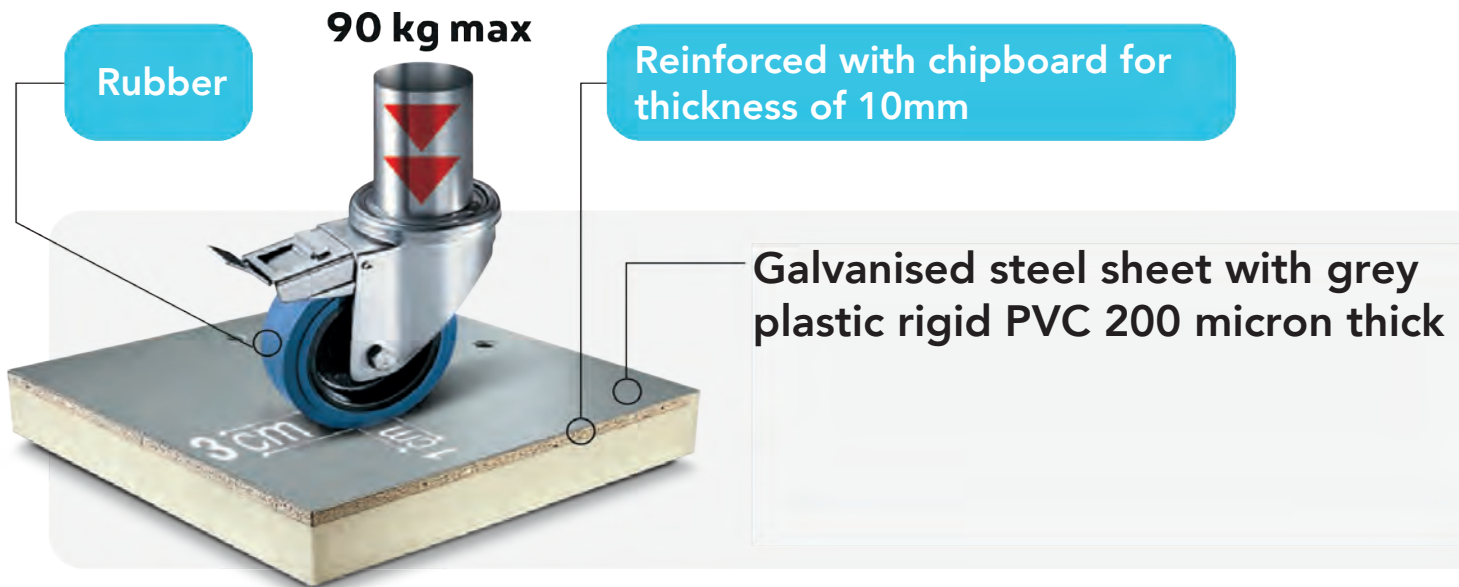

FLOOR

Cold Rooms without Floors