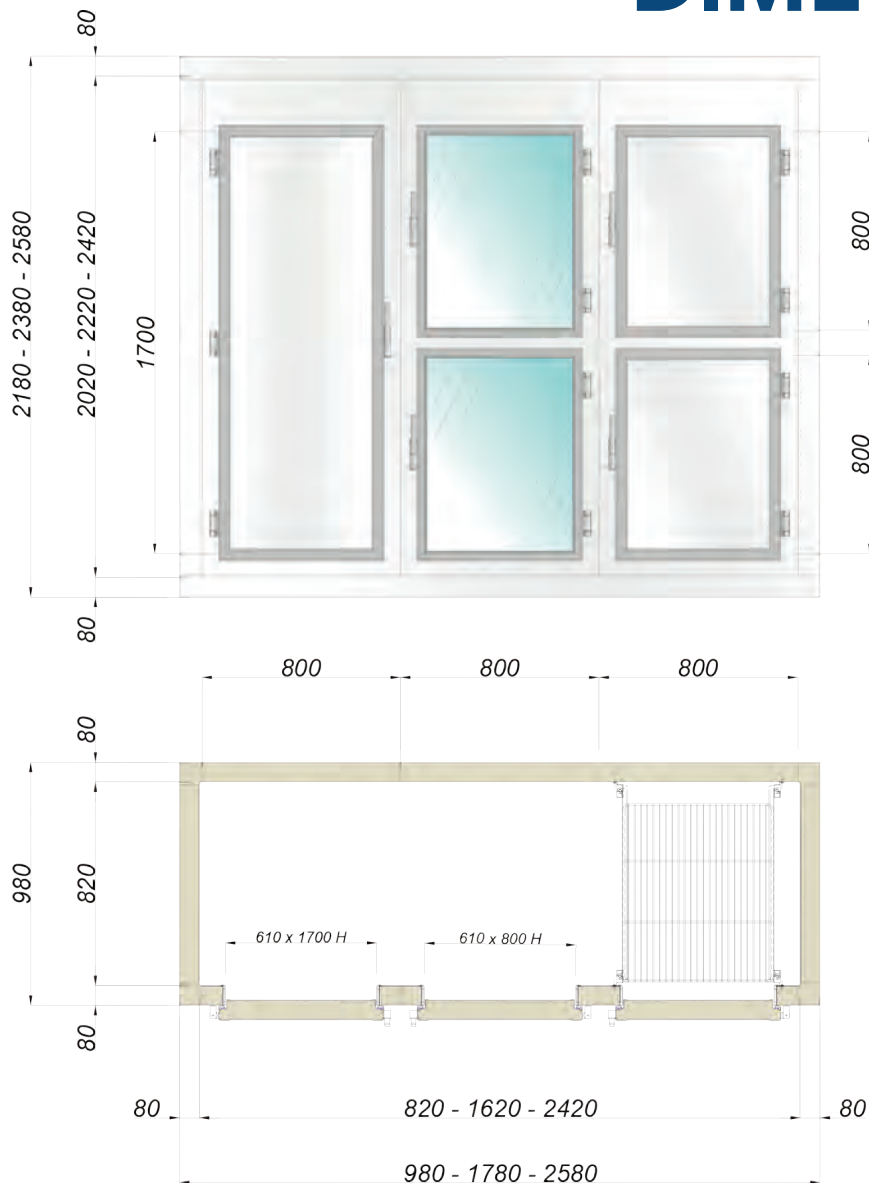

Walls, ceiling and floor in prepainted sheet RAL 9010, injected polyurethane insulation, expanded with HFO

ISO 80mm

Module: 800mm

H internal: 2020 - 2220 - 2420mm

Reaction to fire B s3 d0 standard

OPTION
Adjustable Legs

DOORS

610mm x 1700mm net opening

HALF DOORS

610mm x 800mm net opening

For an easy insertion on special runners of wire shelves
60cm x 80cm or pastry trays 60cm x 40cm

Floors and ceilings
with rounded
integrated radius

Rounded R10 internal
corners in grey PVC

DIMENSIONS

PANEL FINISH

ANTIBACTERIAL PLASTICIZED SHEET METAL

Galvanized sheet steel with antibacterial plastic coating PVC, 120 micron thick

STAINLESS STEEL SHEET

AISI 304 stainless sheet steel, finished with Scotch-Brite treatment with protective film

MODULAR CASES • OPTIONS

60 x 80 cm

Removable internal grills

In galvanised chrome-plated steel placed at 35mm height steps

Solid and glass doors

Glass doors available for positive temperatures only

Solid half doors and glazed half doors