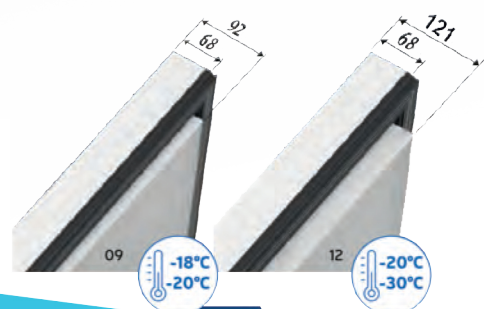

**Standard
Rotation Handle**

*for cold rooms
H = 2000mm

Monolithic Door

**Half-Recessed
Monolithic Door**

MODULAR COLD ROOMS • FEATURES

MODULARITY

FLOOR

Cold Rooms without Floors