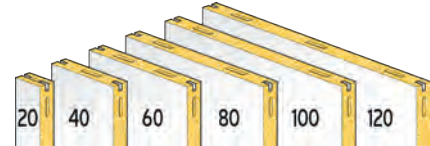

**REFRIGERATION
SYSTEMS**
PAGE 11

MODULAR COLD ROOMS • FEATURES

PANELS

Sandwich panels consisting of rigid polyurethane foam (PUR) inside 2 metal sheets. Prepainted galvanised steel sheet with 30 microns of paint, with colour RAL 9010, non toxic with temporary protective film.

Reaction to fire, B-s3, d0, according to European standard EN 13501-1 corresponding to class 0 according to BS 476 Parts 6 & 7.

PANEL FINISH

ANTIBACTERIAL PLASTICIZED SHEET METAL

Galvanized sheet steel with antibacterial plastic coating PVC, 120 micron thick