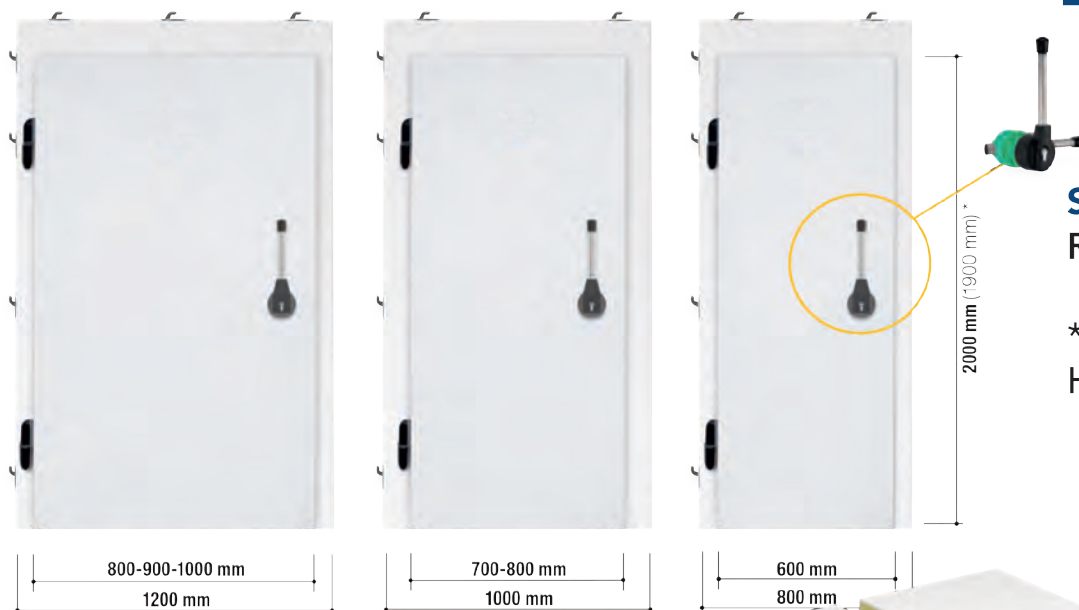

**REFRIGERATION
SYSTEMS**
PAGE 11

MODULAR COLD ROOMS • FEATURES

PANELS

Sandwich panels consisting of rigid polyurethane foam (PUR) inside 2 metal sheets. Prepainted galvanised steel sheet with 30 microns of paint, with colour RAL 9010, non toxic with temporary protective film.

STAINLESS STEEL SHEET

AISI 304 stainless sheet steel, finished with Scotch Brite treatment with protective film

OPTIONS

7 Heights

Thresholds

3 Thicknesses

Connection with dual effect cam locks

DOORS