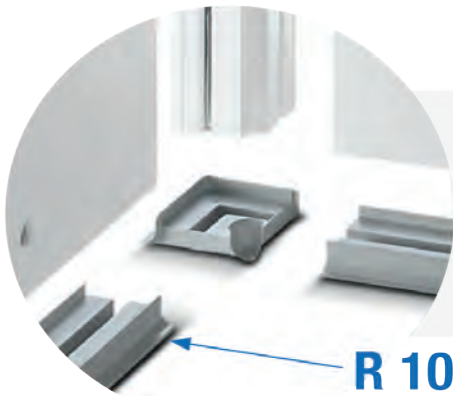

**Standard
Rotation Handle**

*for cold rooms
H = 2000mm

Monolithic Door

**Half-Recessed
Monolithic Door**

MODULAR COLD ROOMS • FEATURES

MODULARITY

FLOOR

Cold Rooms without Floors