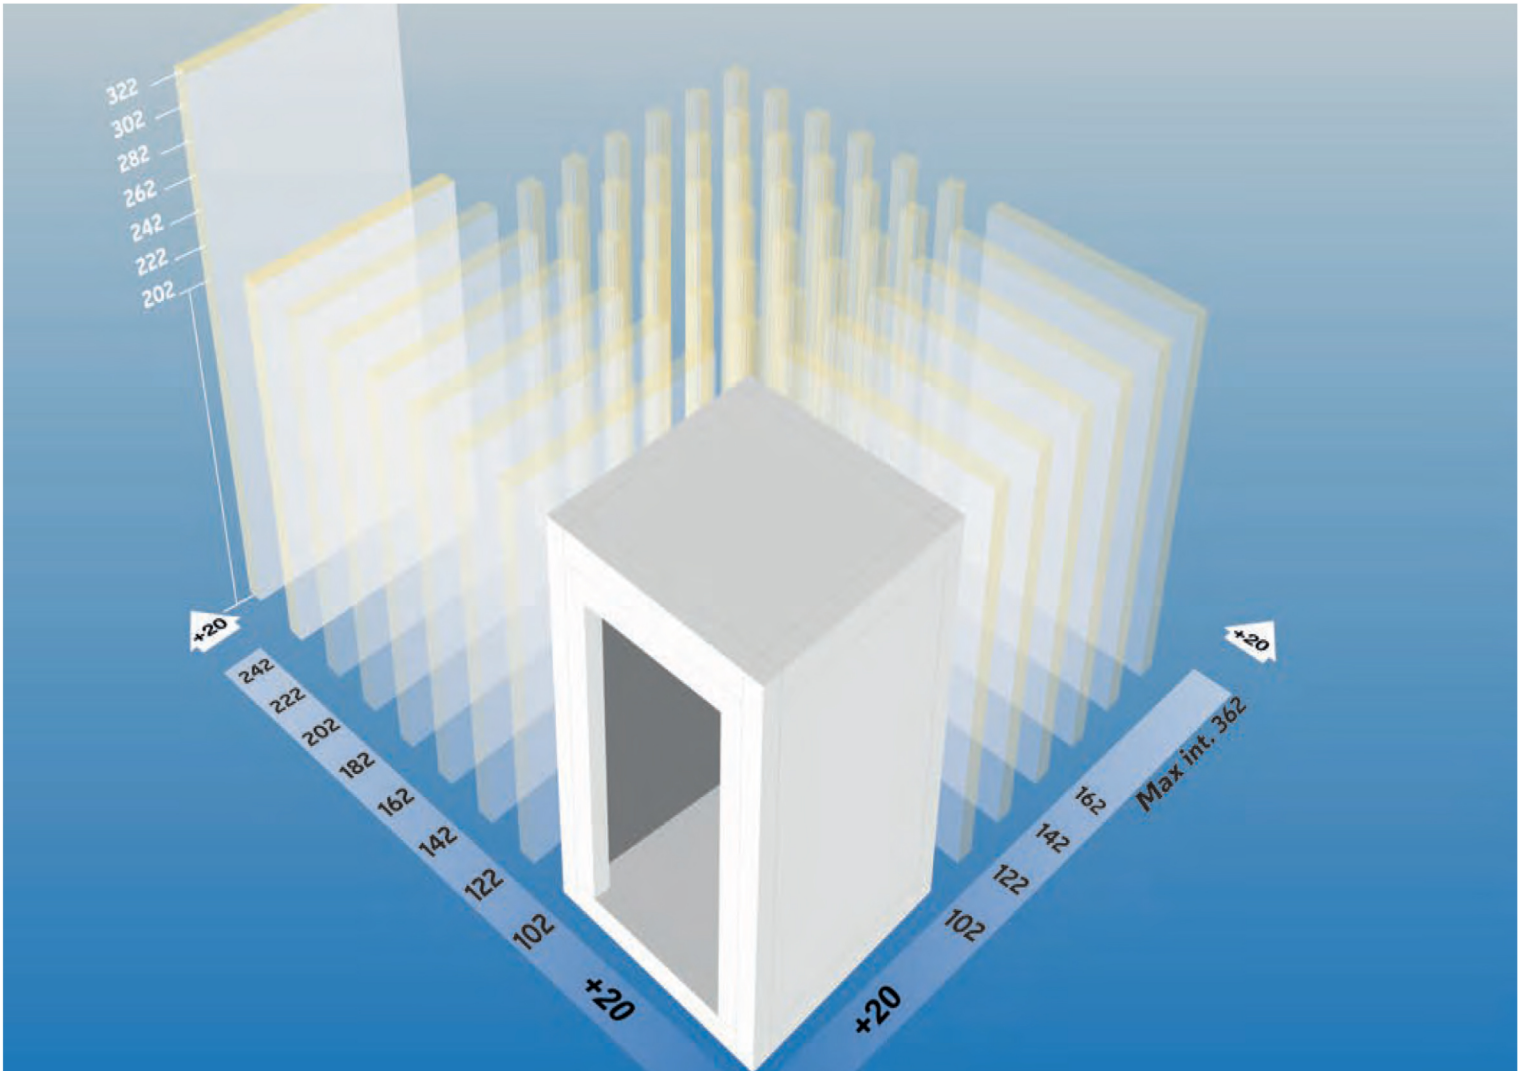

**Standard
Rotation Handle**

*for cold rooms
H = 2000mm

Monolithic Door

**Half-Recessed
Monolithic Door**

MODULAR COLD ROOMS • FEATURES

MODULARITY

FLOOR

Cold Rooms without Floors