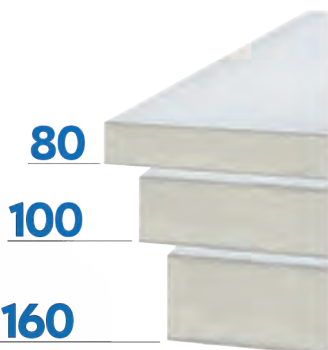

STAINLESS STEEL SHEET

AISI 304 stainless sheet steel, finished with Scotch Brite treatment with protective film

OPTIONS

7 Heights

Thresholds

3 Thicknesses

Connection with dual effect cam locks

DOORS