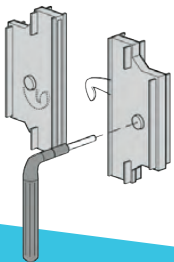

80 mm

Single thickness
for NT and LT

Connection with
dual effect camlocks

MODULAR CASES • FEATURES

Modular sectional cases and cabinets, high insulation performance, suitable for both positive and negative temperatures.