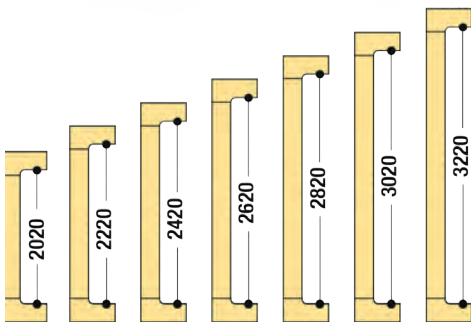

MODULAR COLD ROOMS • FEATURES

PANELS

Sandwich panels consisting of rigid polyurethane foam (PUR) inside 2 metal sheets. Prepainted galvanised steel sheet with 30 microns of paint, with colour RAL 9010, non toxic with temporary protective film.

Reaction to fire, B-s3, d0, according to European standard EN 13501-1 corresponding to class 0 according to BS 476 Parts 6 & 7.

PANEL FINISH

ANTIBACTERIAL PLASTICIZED SHEET METAL

Galvanized sheet steel with antibacterial plastic coating PVC, 120 micron thick

STAINLESS STEEL SHEET

AISI 304 stainless sheet steel, finished with Scotch Brite treatment with protective film

OPTIONS

7 Heights