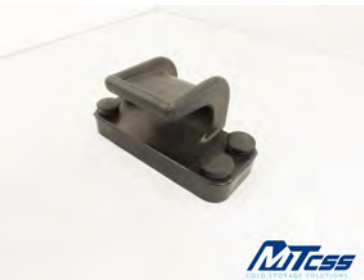

Frequently replaced sliding door parts on the MTCSS Shop...

RH REAR REGISTER 68MM

[View Part](#)

LH REAR REGISTER 68MM

[View Part](#)

LH REAR REGISTER 92MM

[View Part](#)

RH REAR REGISTER 92MM

[View Part](#)

LH REAR GUIDE BRACKET

[View Part](#)

REVERSIBLE REAR GUIDE BRACKET

[View Part](#)

LARGE BOTTOM GASKET

[View Part](#)

L PERIMETER DOOR SEAL

[View Part](#)

REVERSIBLE REAR REGISTER 68MM

[View Part](#)

LOWER CLOSURE HOOK

[View Part](#)

DOOR HANDLE STRIKE

[View Part](#)

RH REAR GUIDE BRACKET